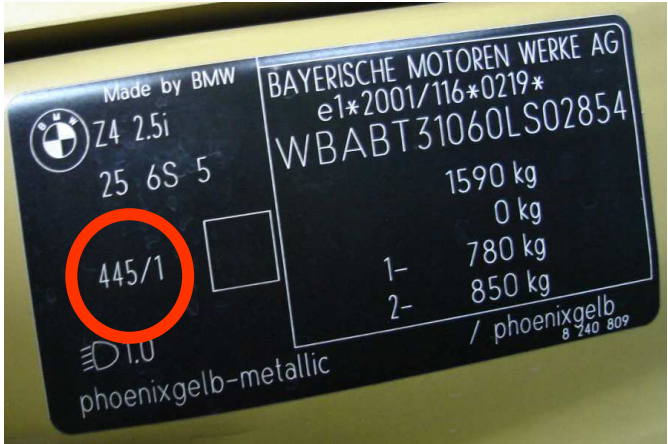

VIN / TYPENSCHILD

VIN PLATE LOCATIONS

1. 1-Series, 3-Series, 5-Series, 7-Series, X3
2. X5, Z4, all Cabrios
3. 6-Series

VIN PLATE LOCATION
1, 3, 5, 7-SERIES, X3

VIN PLATE LOCATION
X5, Z4

VIN PLATE BMW
PAINTCODE = 445