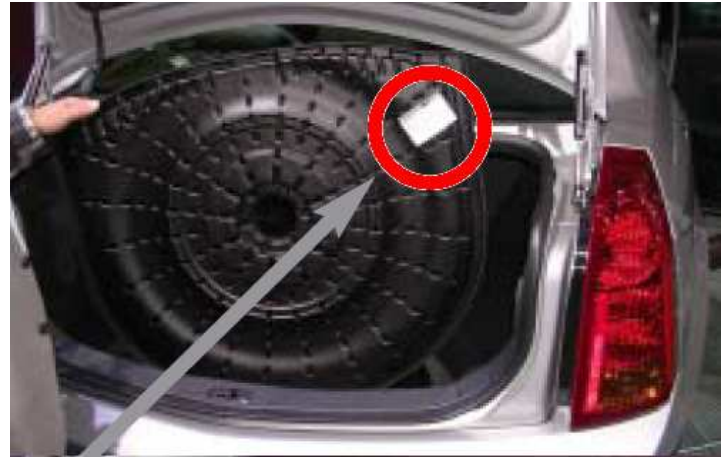

**VIN PLATE LOCATION
CADILLAC CTS**