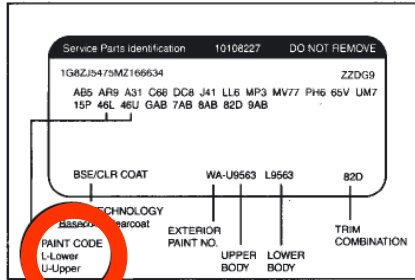

2005 G.M. PASSENGER LIGHT TRUCK & MPV VIN SYSTEM