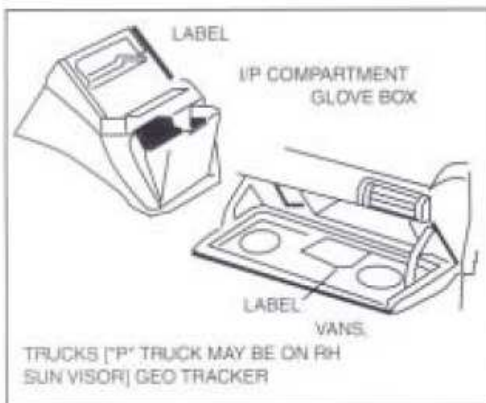

VIN Model Year ID 10th Character	Model Year
A	1980
B	1981
C	1982
D	1983
E	1984
F	1985
G	1986
H	1987
J	1988
K	1989
L	1990
M	1991
N	1992
P	1993
R	1994
S	1995
T	1996
V	1997
W	1998
X	1999
Y	2000
1	2001
2	2002
3	2003
4	2004
5	2005

2005 G.M. PASSENGER LIGHT TRUCK & MPV VIN SYSTEM

= PAINT CODE LOCATION

GENERAL MOTORS VEHICLE PAINT IDENTIFICATION AND LABEL LOCATIONS

OTHER:

- S/T TRUCK: Passenger door
- M/L VAN: Passenger door
- CORVETTE: Rear left storage compartment lid
- CATERA: Right side trunk area
CD storage compartment door
- CAMARO/FIREBIRD: Left door jam