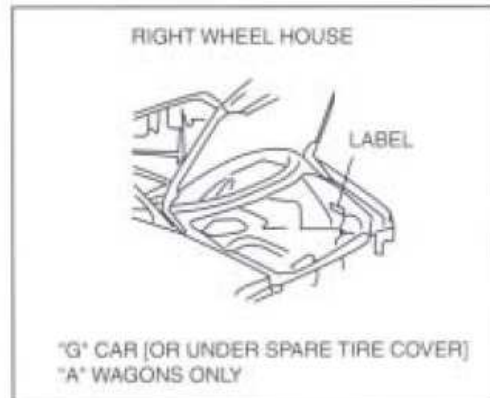

2005 G.M. PASSENGER LIGHT TRUCK & MPV VIN SYSTEM

= PAINT CODE LOCATION

GENERAL MOTORS VEHICLE PAINT IDENTIFICATION AND LABEL LOCATIONS

OTHER:

- S/T TRUCK: Passenger door
- M/L VAN: Passenger door
- CORVETTE: Rear left storage compartment lid
- CATERA: Right side trunk area
CD storage compartment door
- CAMARO/FIREBIRD: Left door jam