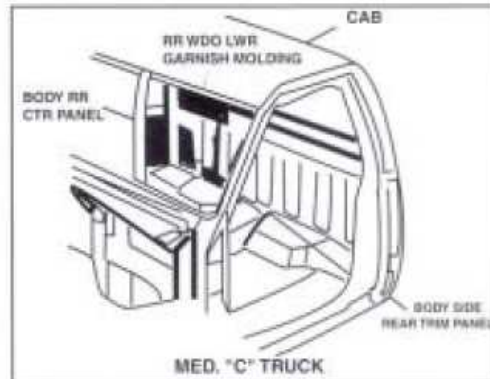

2005 G.M. PASSENGER LIGHT TRUCK & MPV VIN SYSTEM

= PAINT CODE LOCATION

GENERAL MOTORS VEHICLE PAINT IDENTIFICATION AND LABEL LOCATIONS

OTHER:

- S/T TRUCK: Passenger door
- M/L VAN: Passenger door
- CORVETTE: Rear left storage compartment lid
- CATERA: Right side trunk area
CD storage compartment door
- CAMARO/FIREBIRD: Left door jam