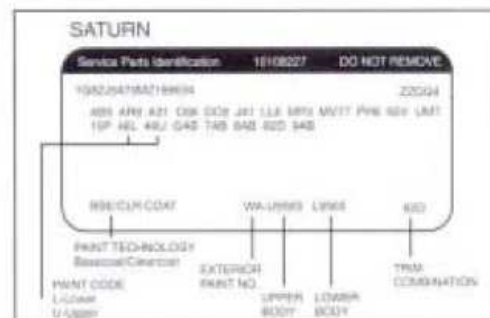

VIN Model Year ID 10th Character	Model Year
A	1980
B	1981
C	1982
D	1983
E	1984
F	1985
G	1986
H	1987
J	1988
K	1989
L	1990
M	1991
N	1992
P	1993
R	1994
S	1995
T	1996
V	1997
W	1998
X	1999
Y	2000
1	2001
2	2002
3	2003
4	2004
5	2005

2005 G.M. PASSENGER LIGHT TRUCK & MPV VIN SYSTEM

= PAINT CODE LOCATION

GENERAL MOTORS VEHICLE PAINT IDENTIFICATION AND LABEL LOCATIONS

OTHER:

- S/T TRUCK: Passenger door
- M/L VAN: Passenger door
- CORVETTE: Rear left storage compartment lid
- CATERA: Right side trunk area
CD storage compartment door
- CAMARO/FIREBIRD: Left door jam