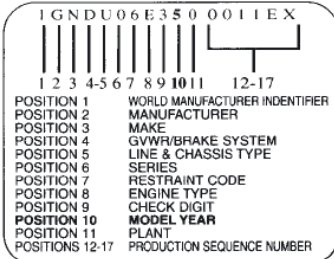

2005 G.M. PASSENGER LIGHT TRUCK & MPV VIN SYSTEM