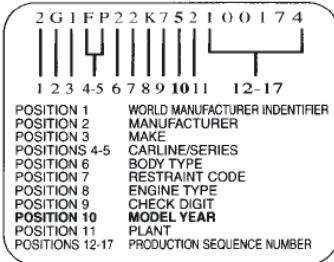

VIN / TYPENSCHILD

VIN PLATE LOCATIONS

1. Trans Sport
2. Alero, Seville
3. Blazer, Corvette, Tahoe, Trailblazer
4. Trans Sport
5. Cadillac CTS

VINformation

2005 G.M. PASSENGER CAR VIN SYSTEM

1st Position of the VIN# (Vehicle Identification Number)

This digit breaks down the Country of Production for a vehicle sold in the U.S.A.

- 1=USA (Domestic Manufacturer)
- 2=Canada (All Manufacturers)
- 3=Mexico (All Manufacturers)
- 4=USA (Captive Imports and/or Joint Ventures)
- J= Japan (All Manufacturers)
- K=Korea (All Manufacturers)
- W=Germany (All Manufacturers)
- X=Former Soviet Union (All Manufacturers)

VIN Model Year ID 10th Character	Model Year
A	1980
B	1981
C	1982
D	1983
E	1984
F	1985
G	1986
H	1987
J	1988
K	1989
L	1990
M	1991
N	1992
P	1993
R	1994
S	1995
T	1996
V	1997
W	1998
X	1999
Y	2000
1	2001
2	2002
3	2003
4	2004
5	2005