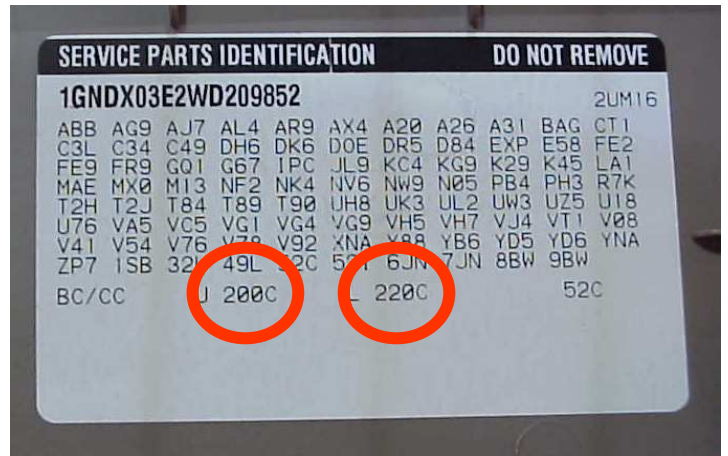

VIN / TYPENSCHILD

**VIN PLATE LOCATION
TRANS SPORT**

**VIN PLATE LOCATION
CADILLAC CTS**

**VIN PLATE GENERAL MOTORS
PAINTCODE = 331D**

**VIN PLATE GENERAL MOTORS
PAINTCODE = 200C + 220C (2 TONE)**