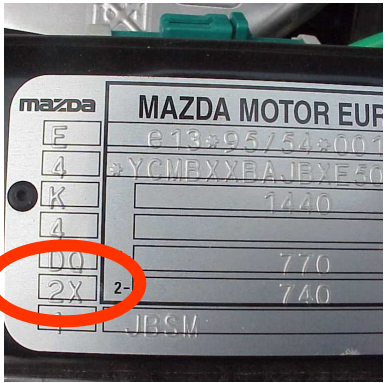

VIN / TYPENSCHILD

VIN PLATE LOCATIONS

1. B-Series, Tribute
2. All other models

**VIN PLATE LOCATION
PREMACY**

**VIN PLATE MAZDA
PAINTCODE = 18G**

**VIN PLATE MAZDA
PAINTCODE = 2X**

MAZDA 2002 → : PAINT CODE SYSTEM