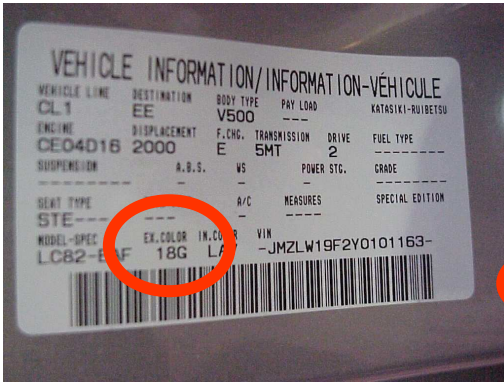

VIN / TYPENSCHILD

VIN PLATE LOCATIONS

1. B-Series, Tribute
2. All other models

**VIN PLATE LOCATION
PREMACY**

**VIN PLATE MAZDA
PAINTCODE = 18G**

**VIN PLATE MAZDA
PAINTCODE = 2X**

MAZDA 2002 → : PAINT CODE SYSTEM